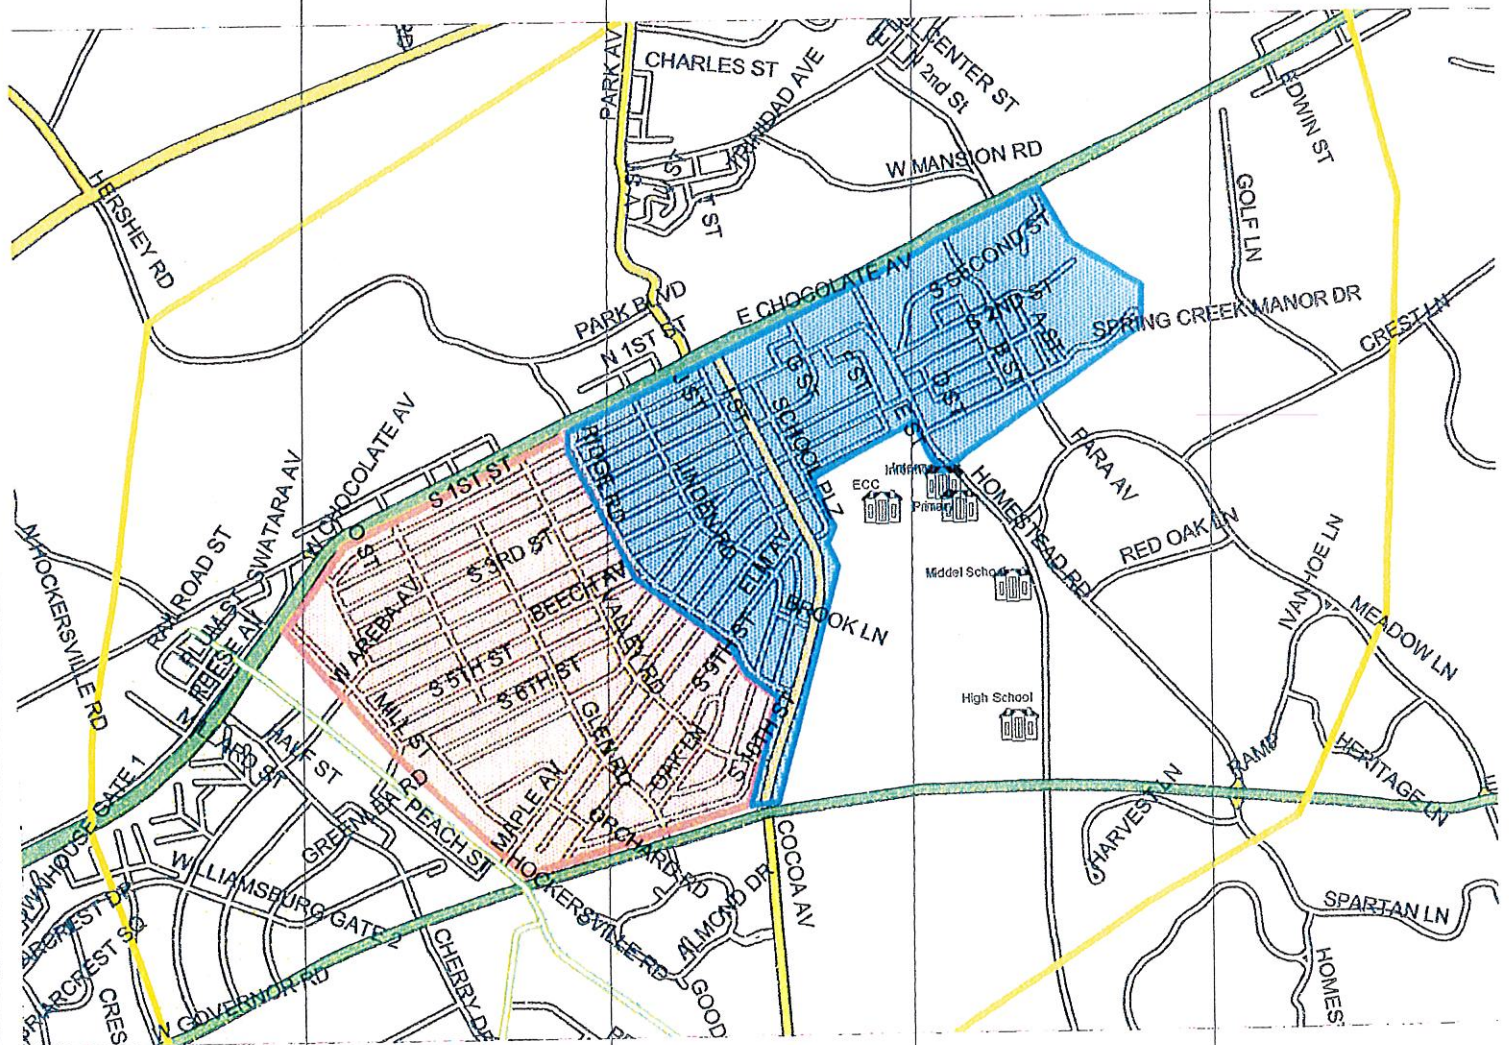

## Derry Township School District Designated Walking Areas

Blue area represents the walking area for Elementary School students.  
Blue and Red areas represent the Middle School & High School walking area.  
Yellow line represents the 1.5 mile boundary set by the state as a guideline for walking areas.

# DERRY TOWNSHIP SCHOOL DISTRICT STUDENT WALKING ROUTES

- Legend**
-  Student Pedestrian Route
  -  Student Route
  -  Student Route
  -  Student Route
  -  Crossing Guard
  -  Stop Sign
  -  Marked Crosswalk
  -  School